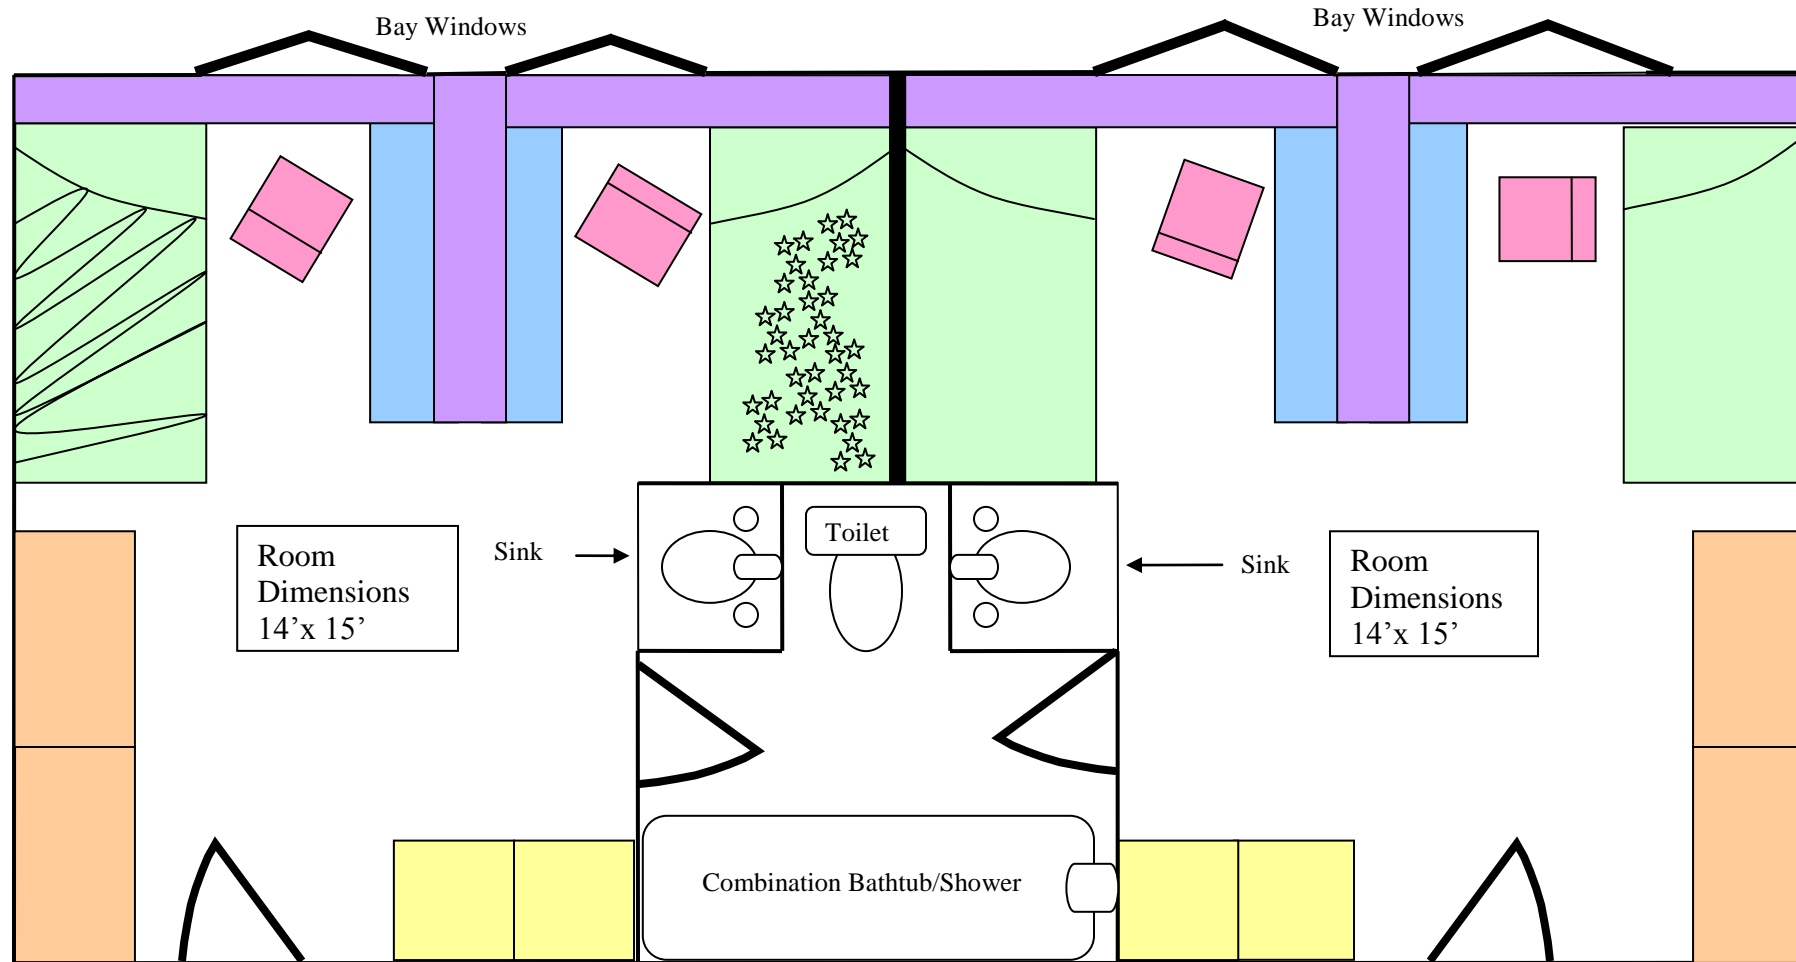

# Wales Hall Double Suite

Standard Suite Layout: Two students per room with a shared bathroom between rooms (4 students per bathroom).

- Twin Bed
- Study Desk
- Built in Bookcase / Shelving
- Built in Five Drawer Dresser
- Built in Closet
- Desk Chair

## Wales Hall Room Notes:

- 1) All room furniture is built in, with the exception of the desk chair.
- 2) Twin sheets required to fit mattress.
- 3) Shower curtain is not provided.
- 4) Bed height is not adjustable.
- 5) Recently updated Vanity with under sink storage
- 6) Room layout is not to scale.